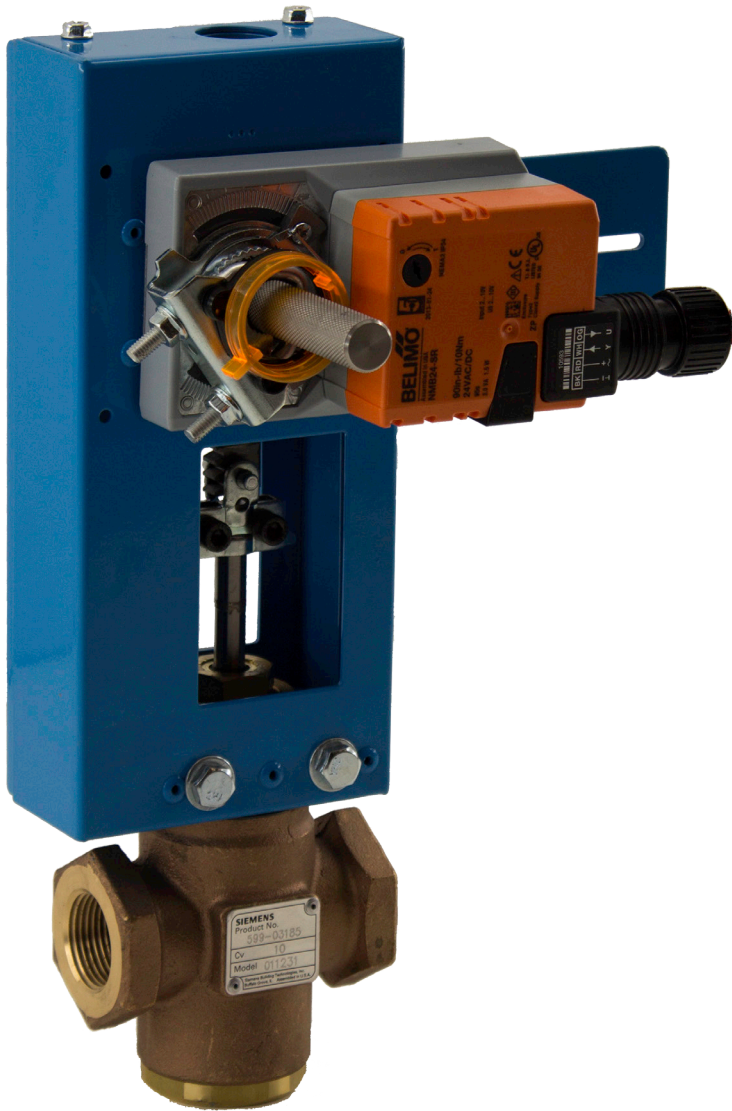

# GLOBE VALVE - 24V DCA

2 POSITION BELIMO DAMPER ELECTRIC ACTUATORS

1/2" - 2" STAINLESS TRIM, THREADED, NORMALLY CLOSED GLOBE VALVES

## 2-WAY GLOBE VALVE

**BODY RATING:** ANSI 250  
**BODY TRIM:** STAINLESS STEEL  
**STEM:** STAINLESS STEEL ASTM A582 TYPE 303  
**PACKING:** STEAM (Teflon® V-Ring)  
**VALVE ACTION:** NORMALLY CLOSED  
**FLOW CHARACTERISTIC:** LINEAR  
**RANGEABILITY:** >100:1  
**LEAKAGE RATE:** CLASS IV

**CONTROLLED MEDIUM:** WATER, SATURATED STEAM,  
 50% WATER-GLYCOL SOLUTIONS  
**MEDIUM TEMP RANGE:** 20°F to 337°F (-7°C to 170°C)  
**MAXIMUM DIFFERENTIAL PRESSURE:** 50 psi (345 kPa)  
**MAXIMUM INLET PRESSURE:** STEAM 100 psig (690 kPa)

### POWER CONNECTION

1/2" CONDUIT TO 3' CABLE (18 GA)

2-WAY GLOBE VALVES - STAINLESS TRIM - WITH BELIMO FLOATING / 2 POSITION ACTUATORS

	VALVE SIZE	.5 INCH	.75 INCH	1 INCH	1.25 INCH	1.5 INCH	2 INCH
	Cv	*	6.3	10	16	25	40
	MODEL #	*	599-03076	599-03077	599-03078	599-03079	599-03080
NON SPRING RETURN	LMB24-3						
	NMB24-3						
	AMB24-3						
	GMB24-3						
SPRING RETURN	LF24						
	NFB24						
	AFB24						